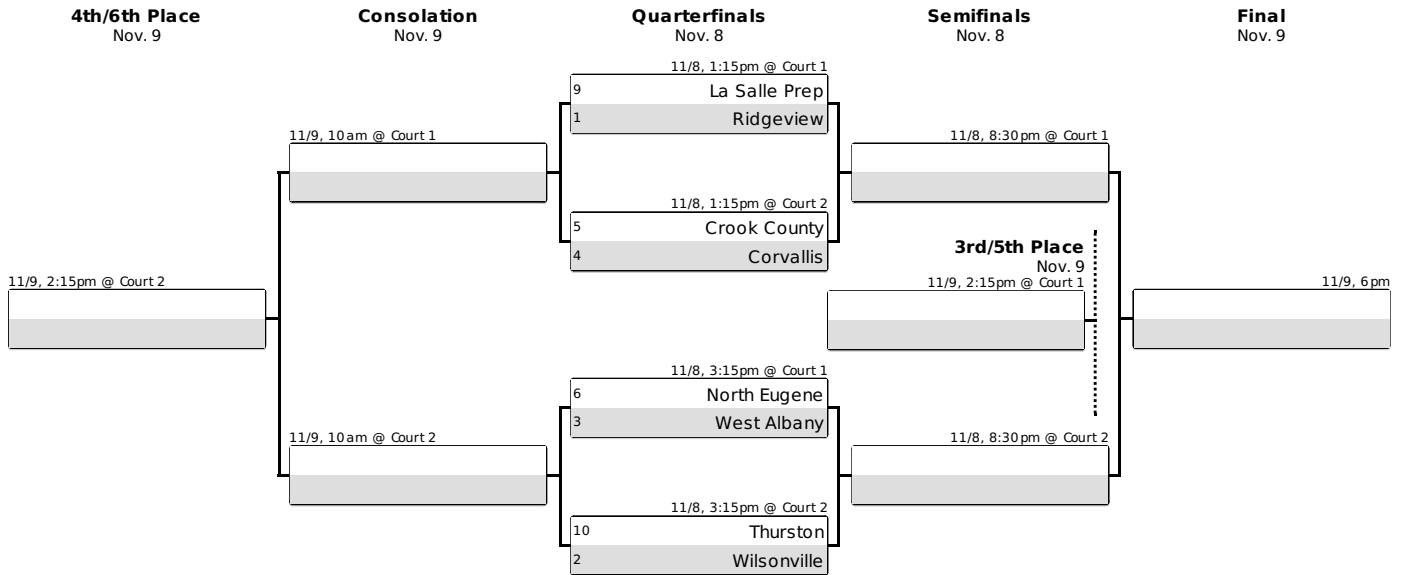

OSAA VOLLEYBALL STATE RULES INTERPRETER

Debi Hanson

2019 OSAA / OnPoint Community Credit Union 5A Volleyball State Championship

November 8-9, Liberty High School, Hillsboro

Round 1
Nov. 2

11/2, 1pm

16	Parkrose	0
1	Ridgeview	3