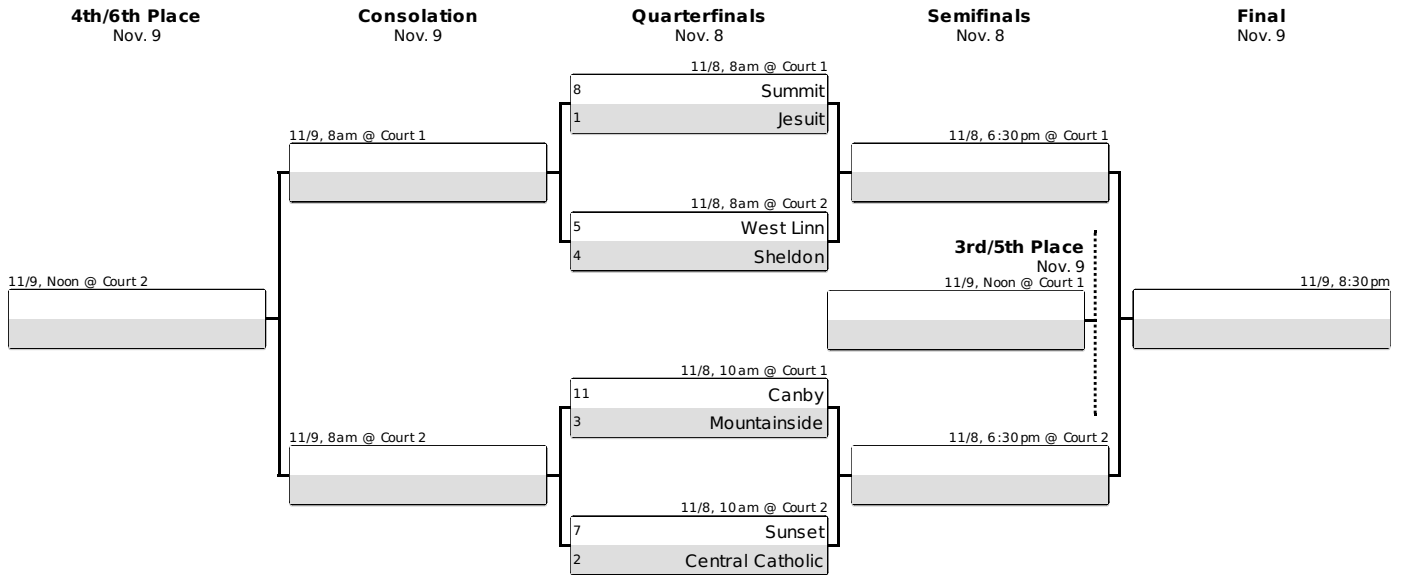

2019 OSAA / OnPoint Community Credit Union 6A Volleyball State Championship

November 8-9, Liberty High School, Hillsboro

The team with the better Adjusted Playoff Ranking (APR) shall be the designated home team (bottom team in the matchup).