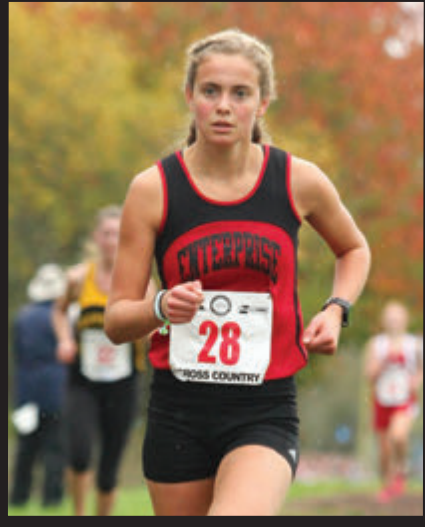

The OSAA Foundation Congratulates all OSAA Participants